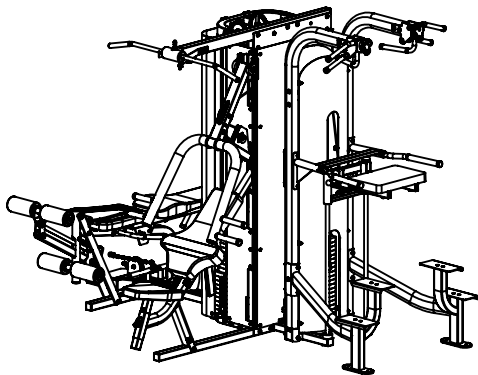

# VANGUARD THREE STACK SYSTEMS

3070S w/ 6080 CLM

3070S w/ 6075 LPO

3070S w/ 6087 CDA

**THESE SYSTEMS MAY BE ASSEMBLED IN LH OR RH CONFIGURATIONS**