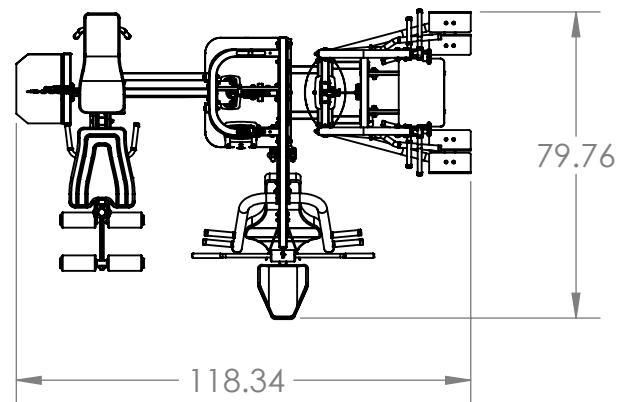

# VANGUARD THREE STACK SYSTEMS

3070S w/ 6080 CLM

3070S w/ 6075 LPO

3070S w/ 6087 CDA

**THESE SYSTEMS MAY BE ASSEMBLED IN LH OR RH CONFIGURATIONS**