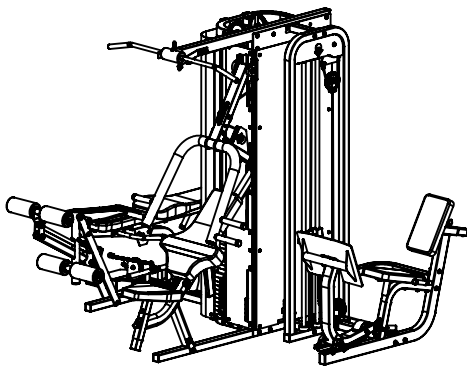

# VANGUARD THREE STACK SYSTEMS

3070S w/ 6080 CLM

3070S w/ 6075 LPO

3070S w/ 6087 CDA

**THESE SYSTEMS MAY BE ASSEMBLED IN LH OR RH CONFIGURATIONS**