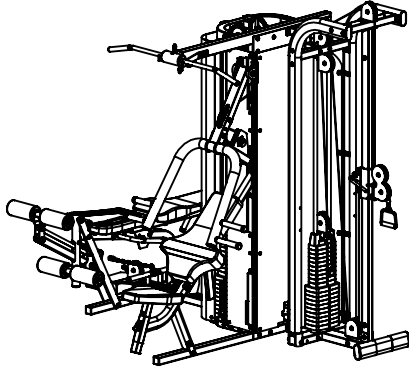

# VANGUARD THREE STACK SYSTEMS

3070S w/ 6080 CLM

3070S w/ 6075 LPO

3070S w/ 6087 CDA

**THESE SYSTEMS MAY BE ASSEMBLED IN LH OR RH CONFIGURATIONS**