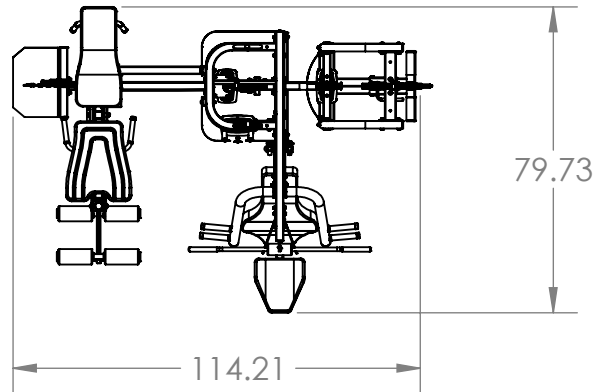

# VANGUARD THREE STACK SYSTEMS

3070S w/ 6080 CLM

3070S w/ 6075 LPO

3070S w/ 6087 CDA

**THESE SYSTEMS MAY BE ASSEMBLED IN LH OR RH CONFIGURATIONS**