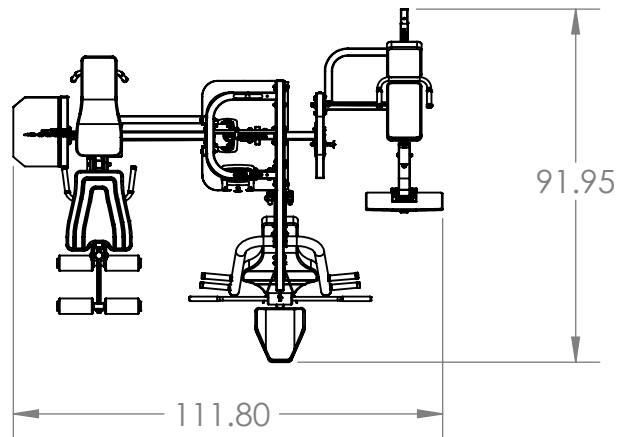

# VANGUARD THREE STACK SYSTEMS

3070S w/ 6080 CLM

3070S w/ 6075 LPO

3070S w/ 6087 CDA

**THESE SYSTEMS MAY BE ASSEMBLED IN LH OR RH CONFIGURATIONS**