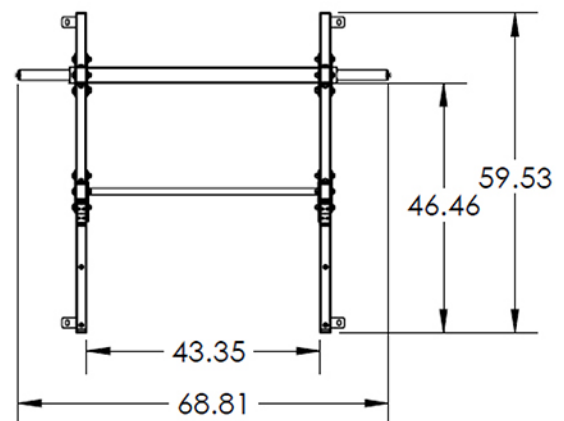

## STANDARD FEATURES

- ✓ Heavy Duty commercial steel tube construction.
- ✓ 35 Height Adjustments spaced at 2 inches.
- ✓ Spotter Arms are 24" deep.
- ✓ 8 Chrome Weight Horns angled up 2" to retain plates for safety.
- ✓ Chin-up Bar at 84" height.

\*Optional features coming soon.

90" H x 69" W x 59.5" D