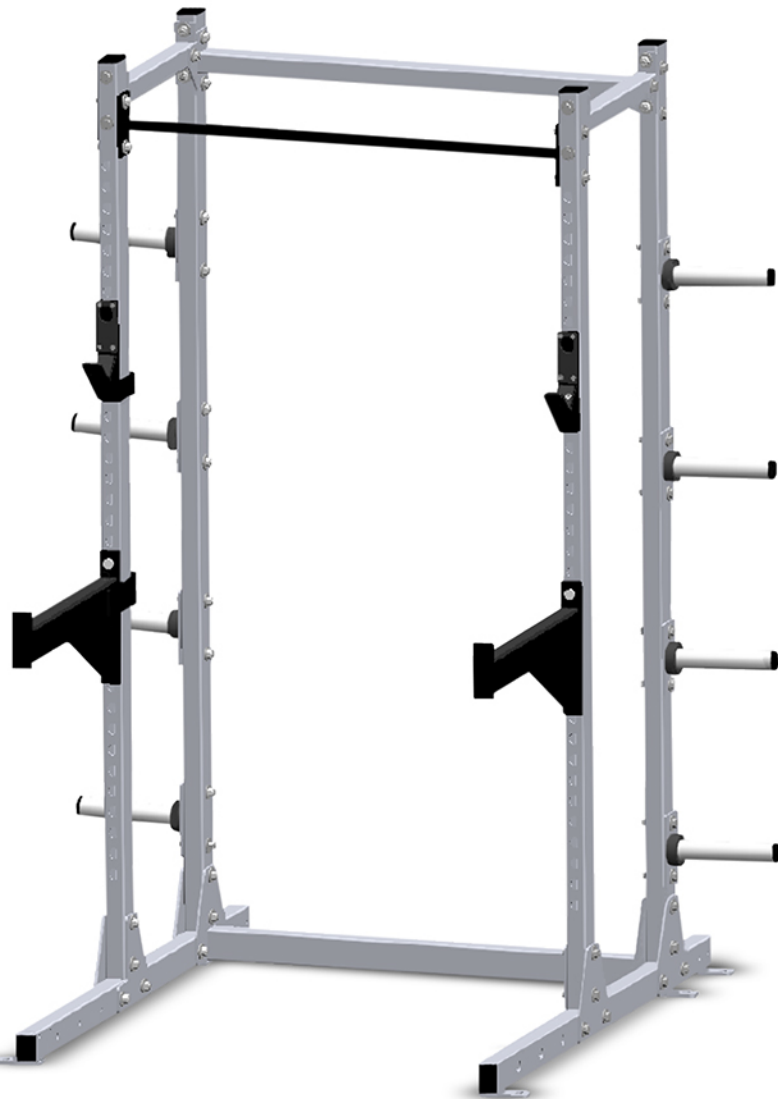

# 5013 HALF RACK

*UHMW plastic pads on J-Hooks and Spotter Arms.*

- ✓ Cushion impact.
- ✓ Protect frame powder coat.
- ✓ Protect finish on bars.
- ✓ Protect J-hooks and spotter arms

## STANDARD FEATURES

- ✓ Heavy Duty commercial steel tube construction.
- ✓ 35 Height Adjustments spaced at 2 inches.
- ✓ Spotter Arms are 24" deep.
- ✓ 8 Chrome Weight Horns angled up 2" to retain plates for safety.
- ✓ Chin-up Bar at 84" height.

\*Optional features coming soon.

90" H x 69" W x 59.5" D