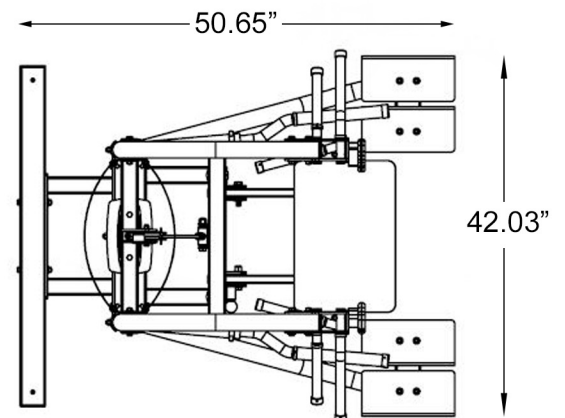

CT-CDA

Chin Dip Assist

CT-CDA shown as fourth stack option attached to Liberator.

STANDARD FEATURES

- ✓ Two steps for easier and safer access.
- ✓ Dip Handles rotate to accommodate different size users.
- ✓ Three handle positions and rock climbing grips.
- ✓ Compact size.
- ✓ Standard 200lb stack for 170lbs of counterweight.

OPTIONAL FEATURES

- ✓ Steel shrouds powder coated and clear coated for a mar resistant and lustrous finish.
- ✓ Standard 200lb. tiered weight stack is upgradeable in 50lb. increments to 300lbs.
- ✓ Can be attached to Liberator or Vanguard Multi-Gyms.