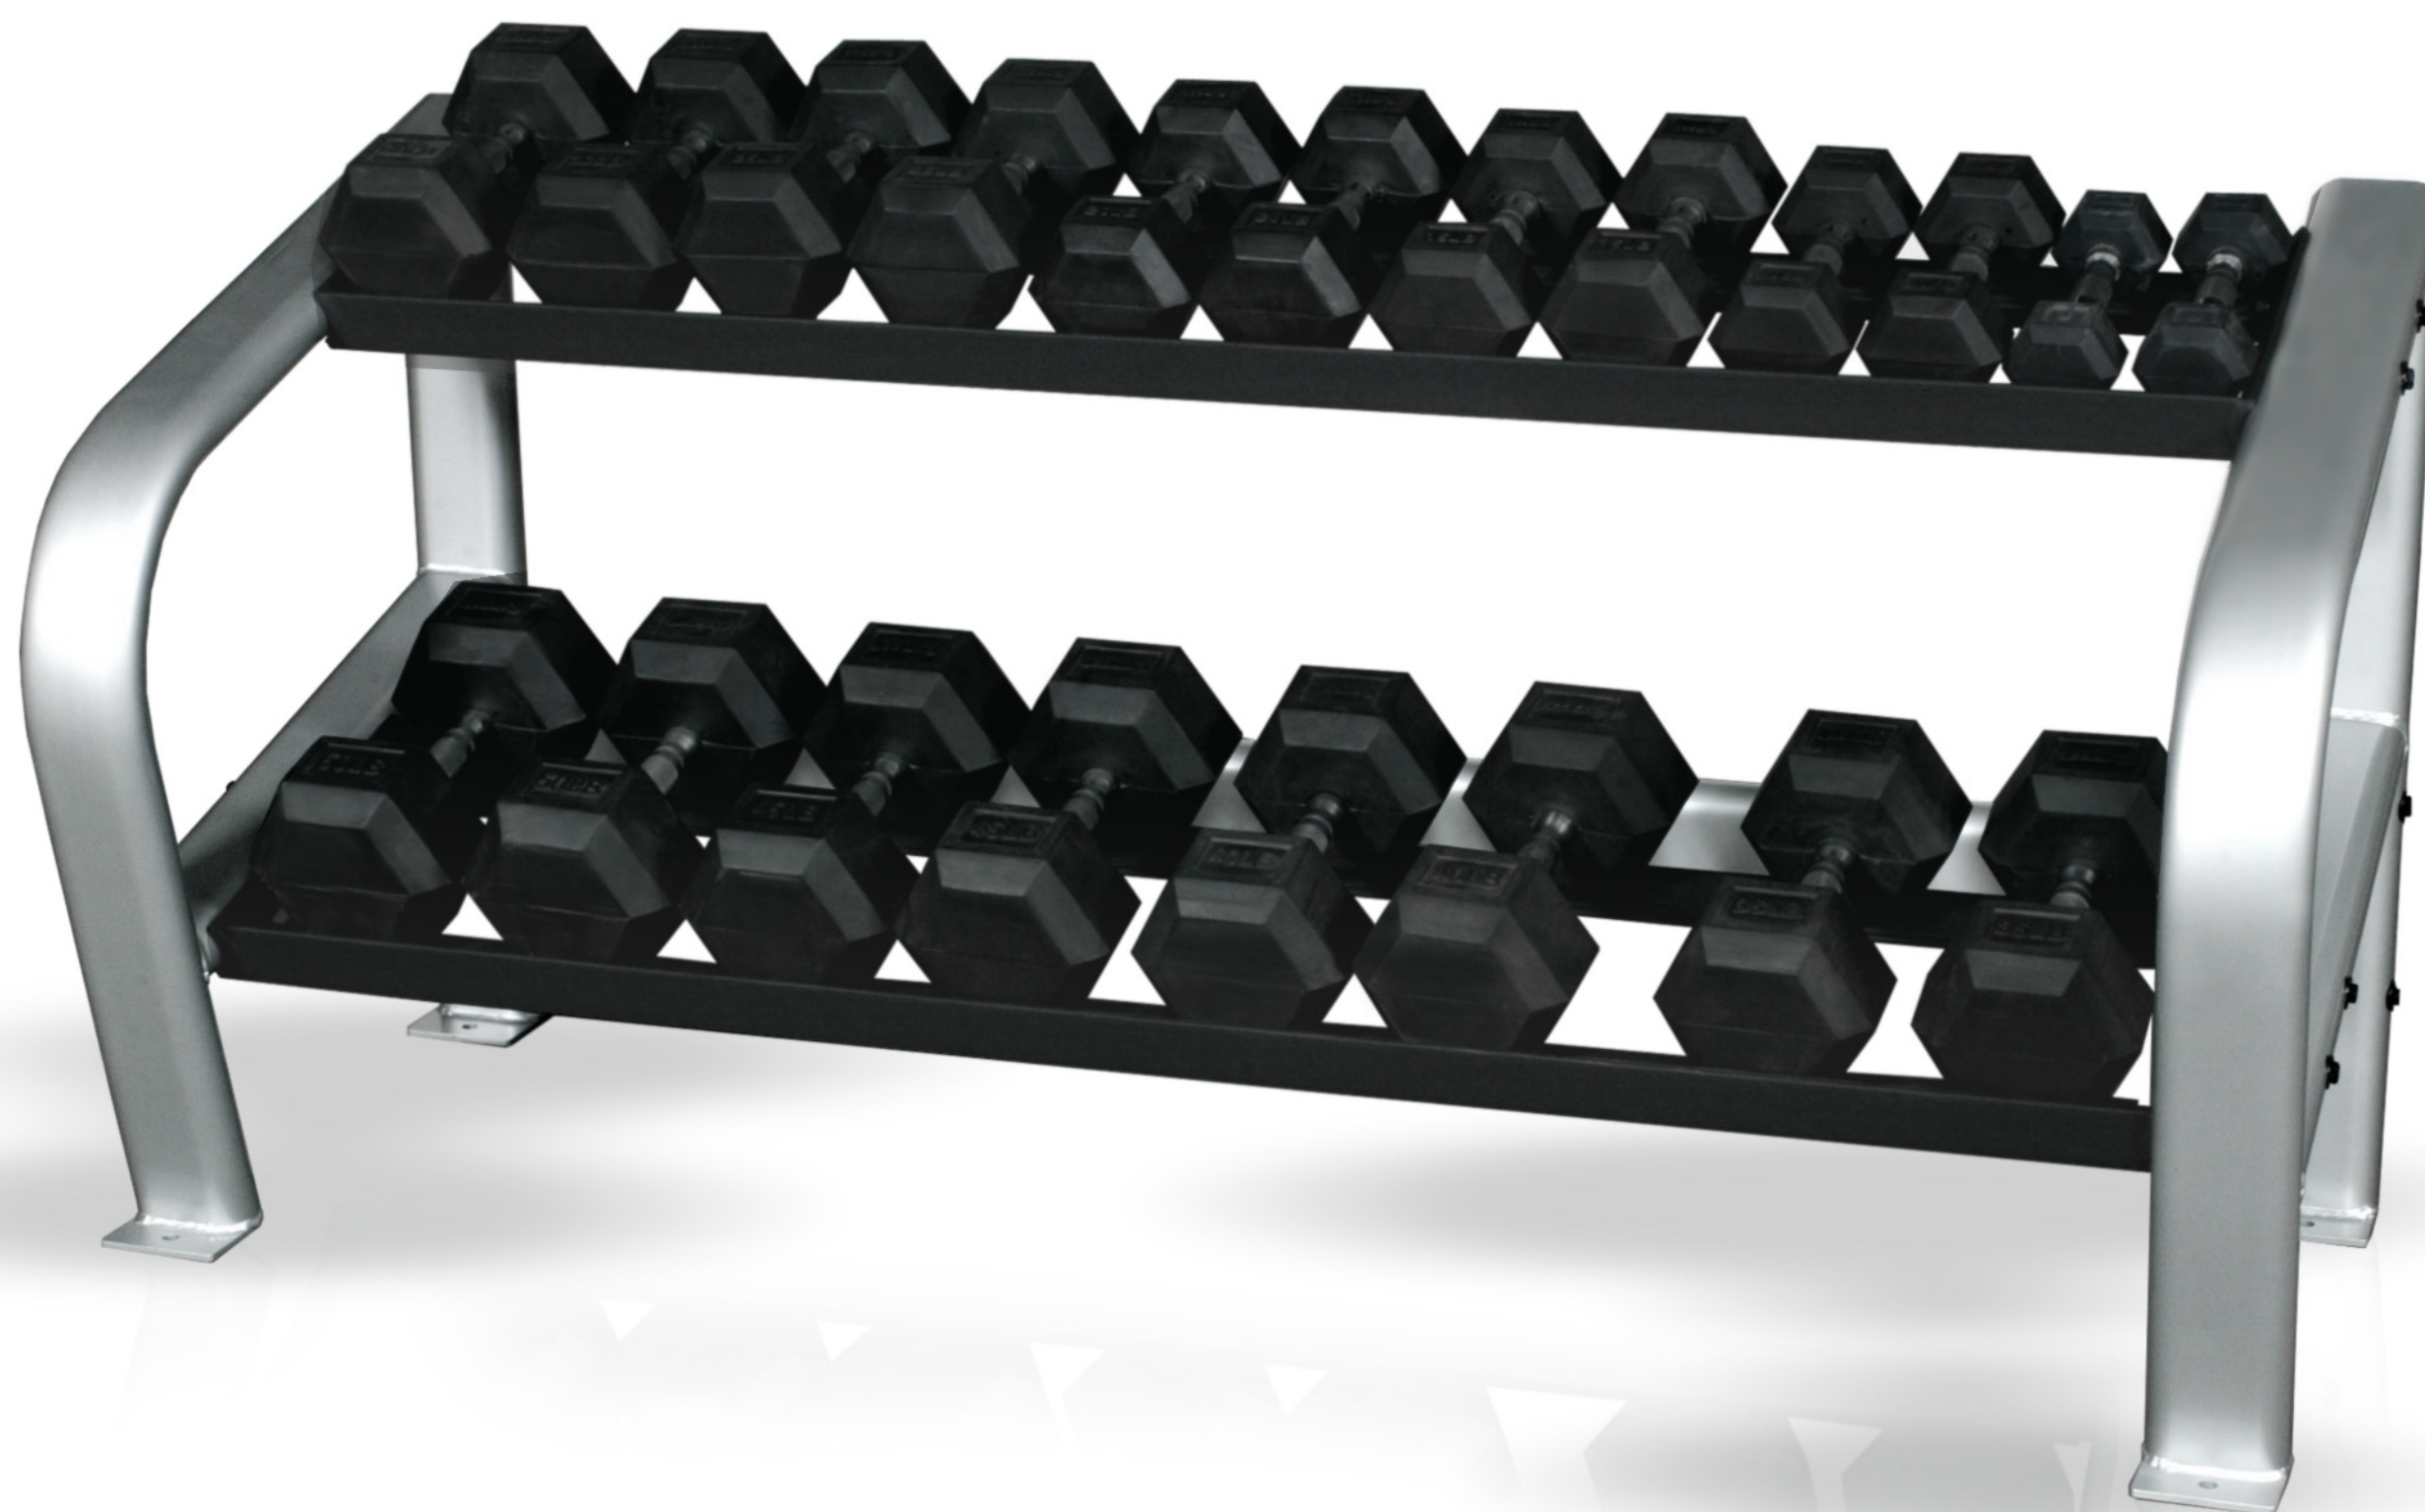

INFLIGHT FITNESS

5004

Deluxe Dumbbell Rack

STANDARD FEATURES

- ✓ Rugged and attractive 2" x 4" flat oval tube frame.
- ✓ The rack feet are drilled for bolting down.

OPTIONAL FEATURES

- ✓ Available with ten pair 5-50lb rubber hex dumbbells (5004-550HXP).