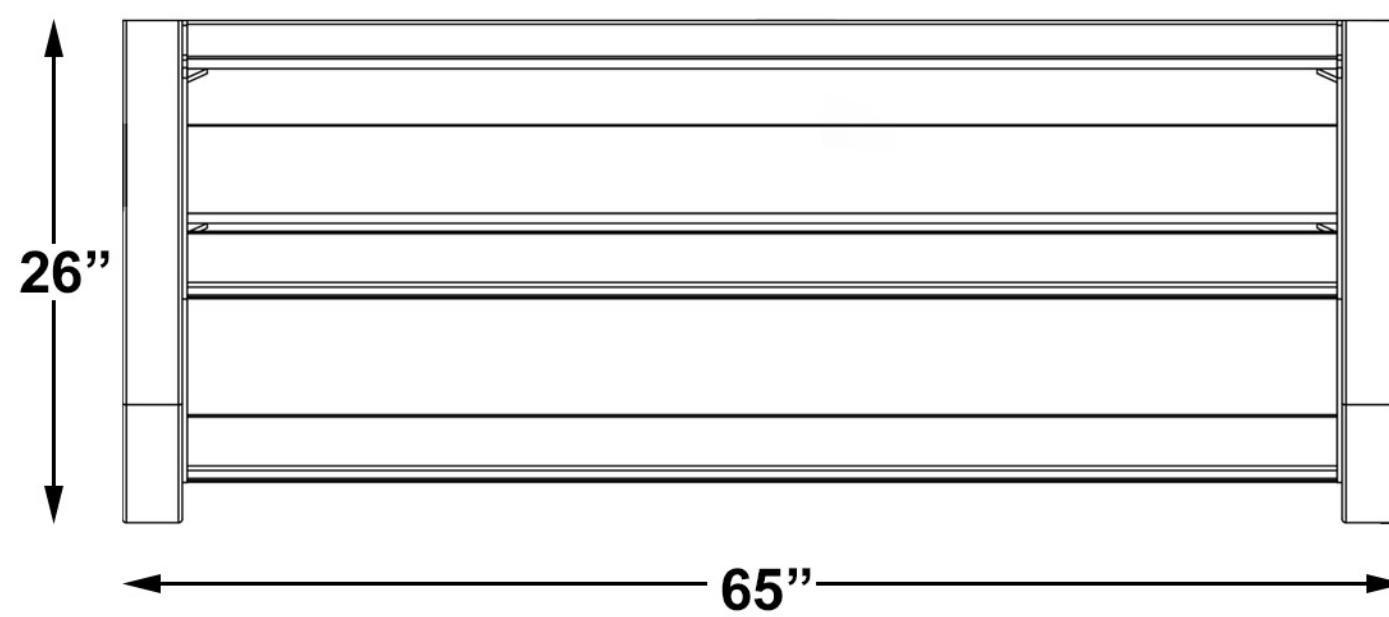

INFLIGHT FITNESS

5004

Deluxe Dumbbell Rack

STANDARD FEATURES

- ✓ Rugged and attractive 2" x 4" flat oval tube frame.
- ✓ The rack feet are drilled for bolting down.

OPTIONAL FEATURES

- ✓ Available with ten pair 5-50lb rubber hex dumbbells (5004-550HXP).